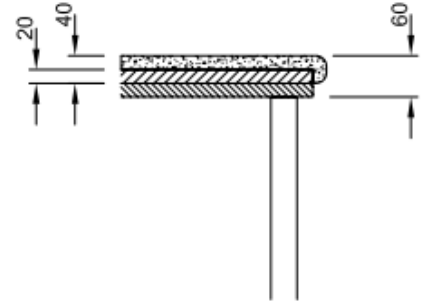

# SIMPLY STAINLESS

www.simplystainless.com

Modular sinks tables and shelves

SPECIFICATION	
Tops	20mm Granite (black or white)
Core	3mm zincalume, marine grade protective paint
Frames	38mm round stainless steel tube, satin polished, machined collars, adjustable stainless disc feet
Undershelves	1.2mm gauge, high quality stainless steel, no. 4 finish, top hat stiffening with channels

23	GRANITE BENCHES	
	Product Code	Dimensions
	23.0600B	600mm x 600mm x 900mm
	23.0600W	600mm x 600mm x 900mm
	23.0900B	900mm x 600mm x 900mm
	23.0900W	900mm x 600mm x 900mm
	23.1200B	1200mm x 600mm x 900mm
	23.1200W	1200mm x 600mm x 900mm