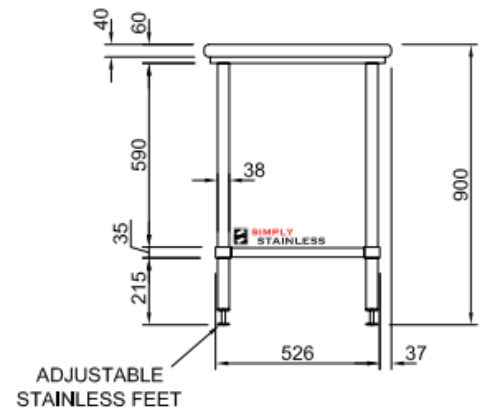

# SIMPLY STAINLESS

www.simplystainless.com

Modular sinks tables and shelves

SPECIFICATION	
Tops	20mm Granite (black or white)
Core	3mm zincalume, marine grade protective paint
Frames	38mm round stainless steel tube, satin polished, machined collars, adjustable stainless disc feet
Undershelves	1.2mm gauge, high quality stainless steel, no. 4 finish, top hat stiffening with channels

23	GRANITE BENCHES	
	Product Code	Dimensions
	23.0600B	600mm x 600mm x 900mm
	23.0600W	600mm x 600mm x 900mm
	23.0900B	900mm x 600mm x 900mm
	23.0900W	900mm x 600mm x 900mm
	23.1200B	1200mm x 600mm x 900mm
	23.1200W	1200mm x 600mm x 900mm